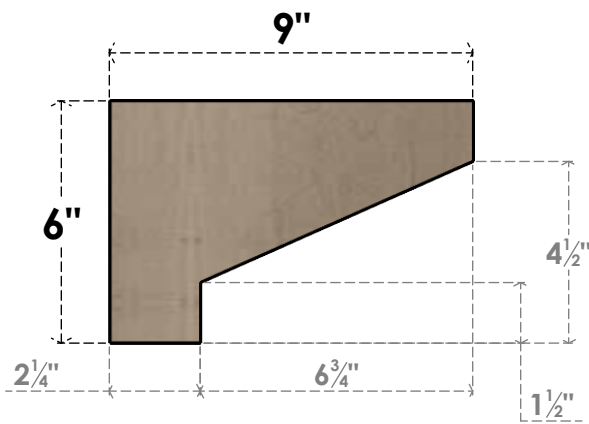

ITEM NUMBER: CORU03X09X06CLERCPR

3"W X 9"D X 6"H SERIES 3 CLASSIC CLEMMONS ROUGH CEDAR
TIMBERTHANE FAUX WOOD CORBEL, PRIMED

SIDE PROFILE

FRONT PROFILE

ISOMETRIC

EKENA MILLWORK
2300 WEST MAIN ST.
CLARKSVILLE, TX 75426
TOLL FREE: 866-607-0453
WWW.EKENAMILLWORK.COM

NOTES

1. INSTALLATION TO BE COMPLETED IN ACCORDANCE WITH MANUFACTURER'S SPECIFICATIONS.
2. DRAWING MAY NOT BE TO SCALE
3. THIS DRAWING IS INTENDED FOR DESIGN AND PLANNING PURPOSES ONLY.
4. ALL INFORMATION CONTAINED HEREIN WAS CURRENT AT THE TIME OF DEVELOPMENT BUT MUST BE REVIEWED AND APPROVED BY THE PRODUCT MANUFACTURER TO BE CONSIDERED ACCURATE.
5. TIMBERTHANE ARCHITECTURAL PRODUCTS ARE MADE FROM HIGH DENSITY URETHANE AND COME FACTORY PRIMED