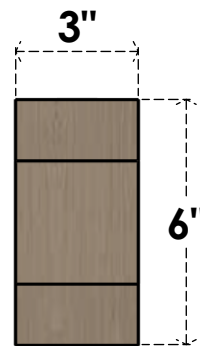

ITEM NUMBER: CORU03X09X06CLERCPR

3"W X 9"D X 6"H SERIES 3 CLASSIC CLEMMONS ROUGH CEDAR
TIMBERTHANE FAUX WOOD CORBEL, PRIMED

SIDE PROFILE

FRONT PROFILE

ISOMETRIC

EKENA MILLWORK
2300 WEST MAIN ST.
CLARKSVILLE, TX 75426
TOLL FREE: 866-607-0453
WWW.EKENAMILLWORK.COM