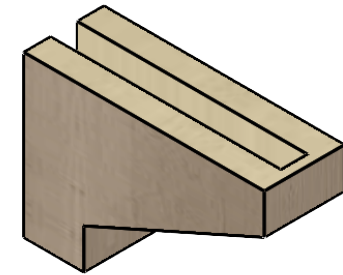

ITEM NUMBER: CORU03X09X06CLERCPR

3"W X 9"D X 6"H SERIES 3 CLASSIC CLEMMONS ROUGH CEDAR
TIMBERTHANE FAUX WOOD CORBEL, PRIMED

SIDE PROFILE

FRONT PROFILE

ISOMETRIC

EKENA MILLWORK
2300 WEST MAIN ST.
CLARKSVILLE, TX 75426
TOLL FREE: 866-607-0453
WWW.EKENAMILLWORK.COM